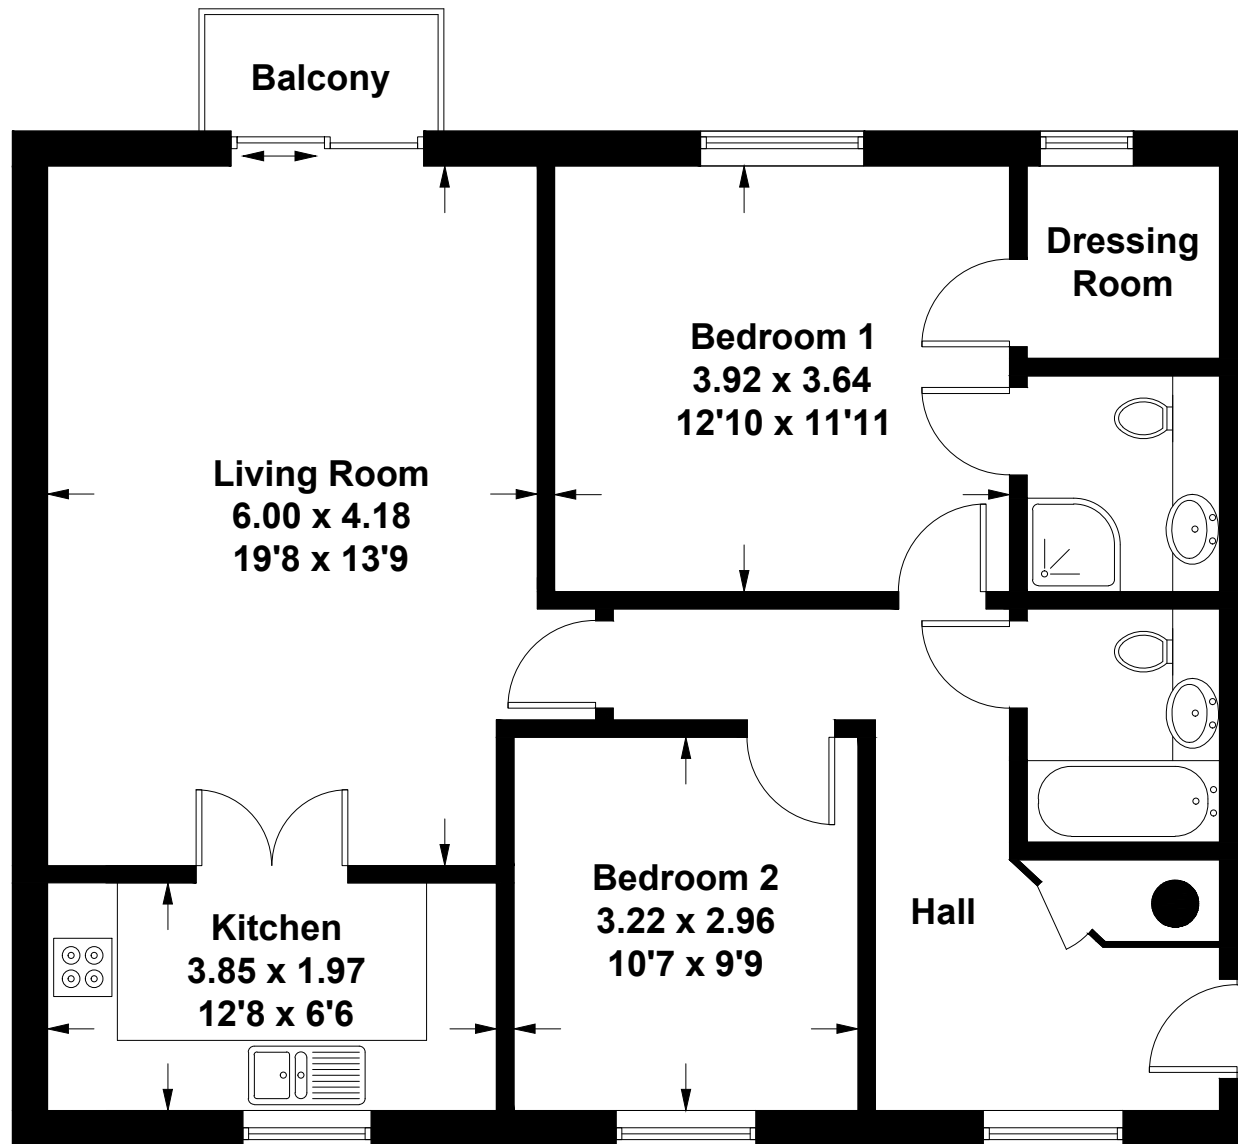

Chandlers Court, Briton Street Southampton

Illustration for identification purposes only, measurements are approximate, not to scale. floorplansUsketch.com © (ID957428)