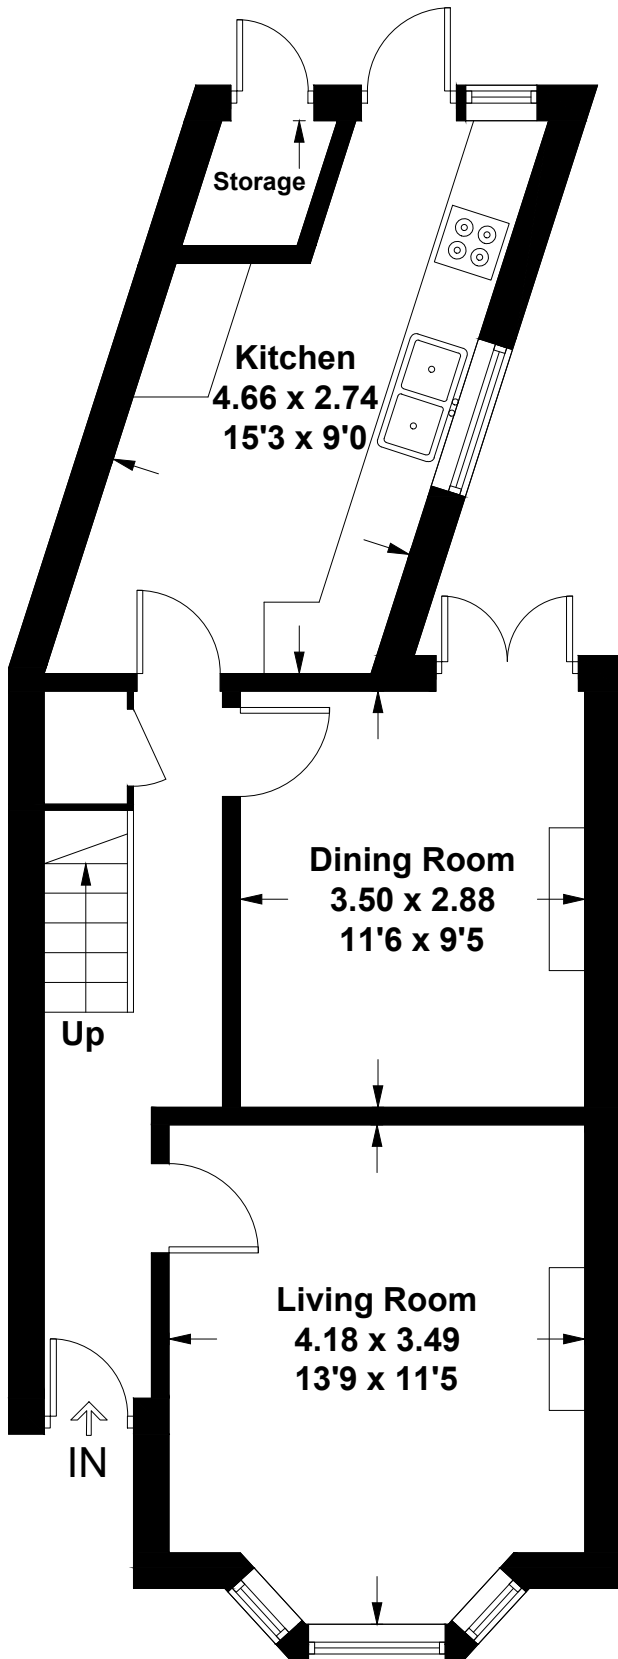

# Romsey Road Southampton

Approximate Gross Internal Area = 92.8 sq m / 999 sq ft

**Ground Floor**

**First Floor**

Illustration for identification purposes only, measurements are approximate, not to scale. floorplansUsketch.com © (ID971195)