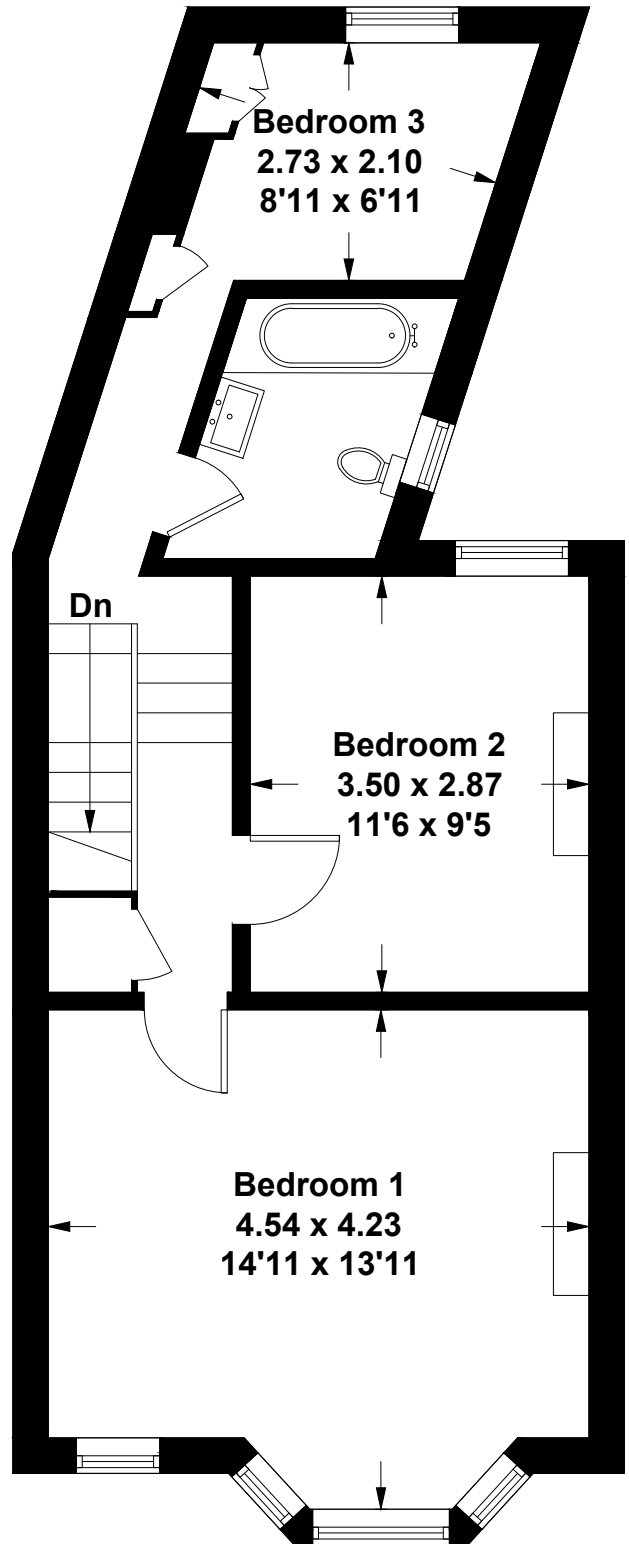

# Romsey Road Southampton

Approximate Gross Internal Area = 92.8 sq m / 999 sq ft

**Ground Floor**

**First Floor**

Illustration for identification purposes only, measurements are approximate, not to scale. floorplansUsketch.com © (ID971195)