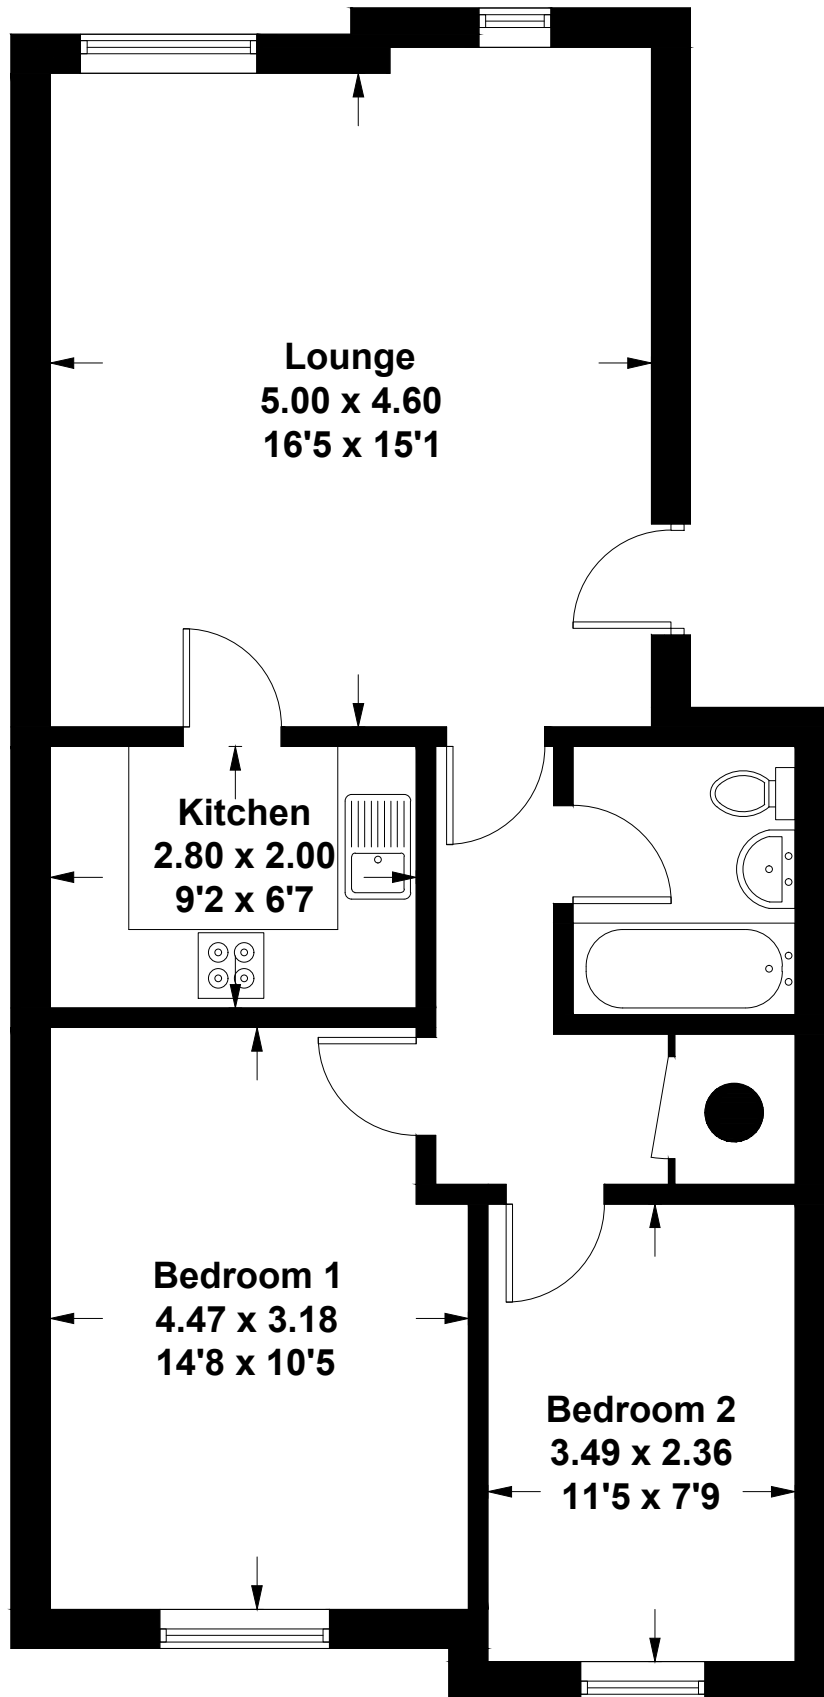

Clifton gardens Southampton

Approximate Gross Internal Area = 62.8 sq m / 676 sq ft

Illustration for identification purposes only, measurements are approximate, not to scale. floorplansUsketch.com © (ID942451)