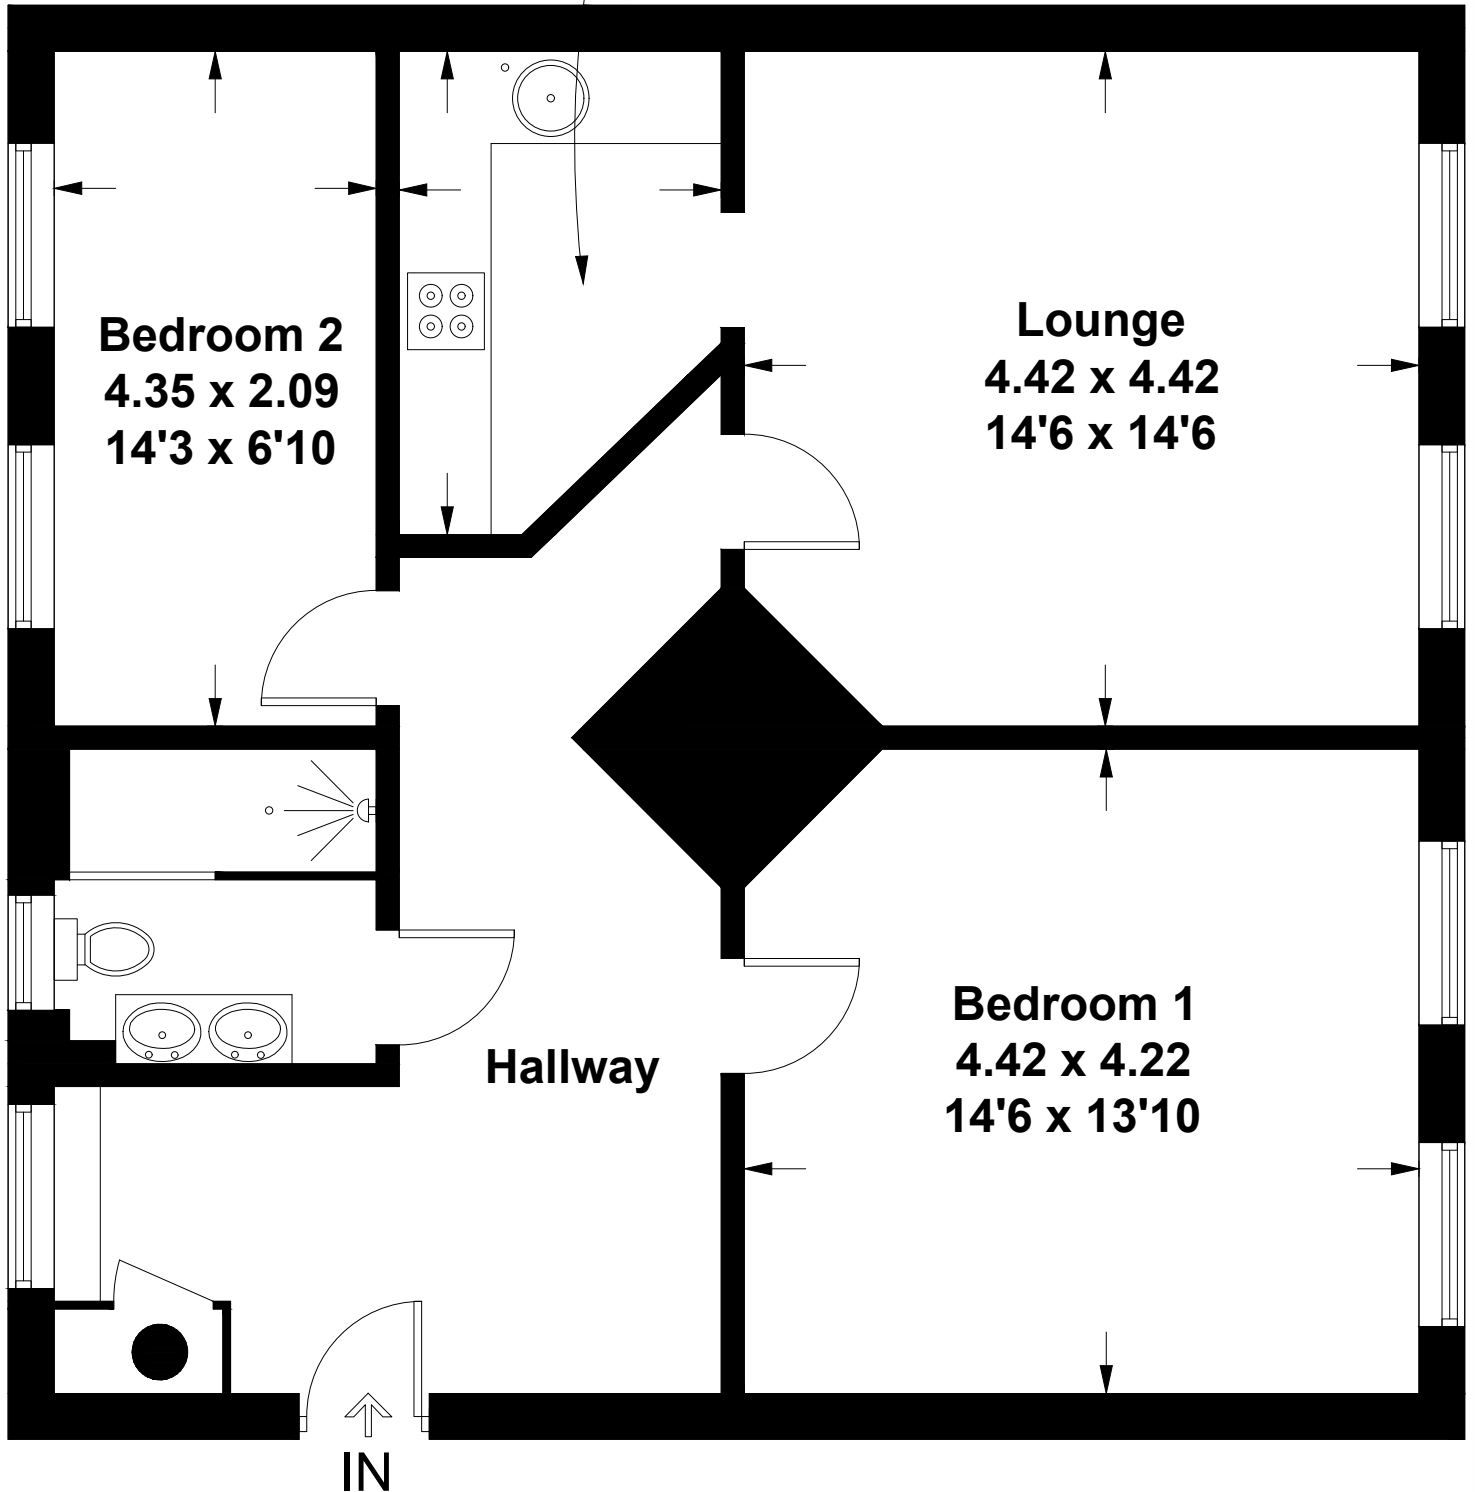

Prudential Buildings Above Bar Southampton

Kitchen
3.13 x 2.08
10'3 x 6'10

Illustration for identification purposes only, measurements are approximate, not to scale. floorplansUsketch.com © (ID1053683)