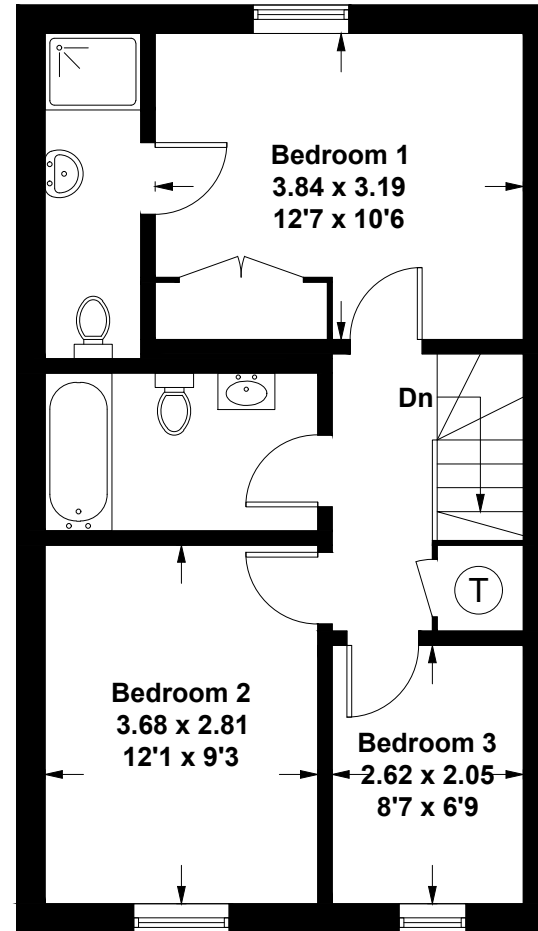

# Laurel Gate, Archers Road, Southampton

**Ground Floor**

**First Floor**

Illustration for identification purposes only, measurements are approximate, not to scale. Fourlabs.co © (ID1291231)